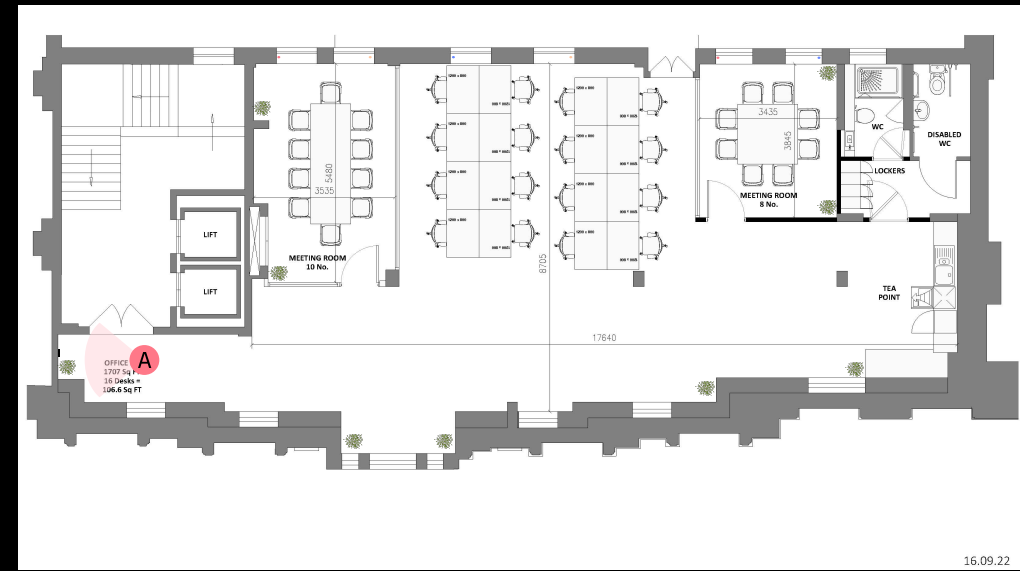

London Office Entry hall

- 09 light box on the wall
- Add greenery
- Paint wall black

— view A